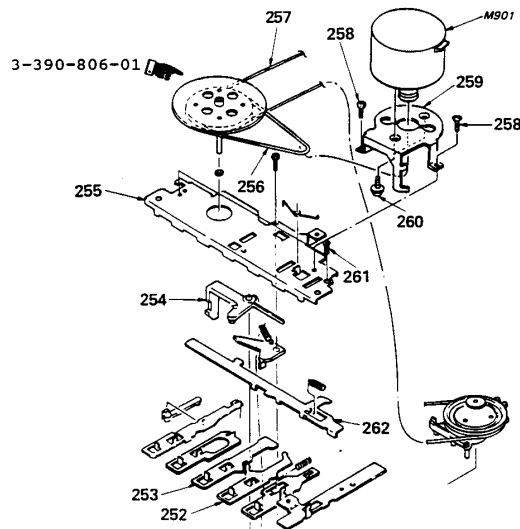

SONY

Hi-Fi Products
Service Bulletin

Model: TC-W285/W380

No. 168

Subject: Missing Part Number

Date: February 28, 1991

Symptom:
(**)

The part number for the capstan is not listed in the service manual.

Solution: Please update your service manual with the part number listed below:

Description	Part Number
Capstan	3-390-806-01

CSA-13
Tape Deck

Reference: FPR M0248

PRINTED IN U.S.A.
CSA-13291-1